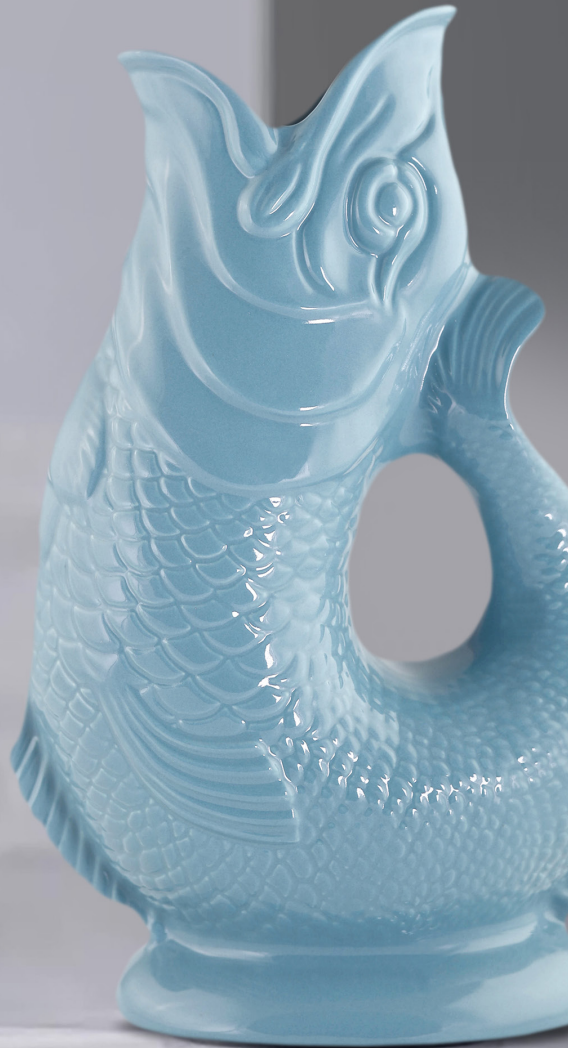

The Original Gluggle Jug Doing it the Wade Way.

First produced in the 1870's, the irresistible Gluggle Jug jug has become a mascot in the homeware industry, and has earned a place setting on dining tables around the world. Just wait until you hear it glug, and you'll find out why.

wade.co.uk

The Gluggle Jug isn't just any jug – it's a centrepiece, it's a statement and it's iconic. The charming glugging sound that emanates from the fish's mouth when liquid is poured brings laughter, and the fun aesthetic delivers style.

From functional to fashionable, the Gluggle Jug jug has recently made appearances at Gin Bars across London, acting as floral centrepieces and a pitcher for cocktails aplenty. Gluggle Jug jugs are also fit for royalty, as a pair of bespoke jugs were gifted to the royal family in 1958.