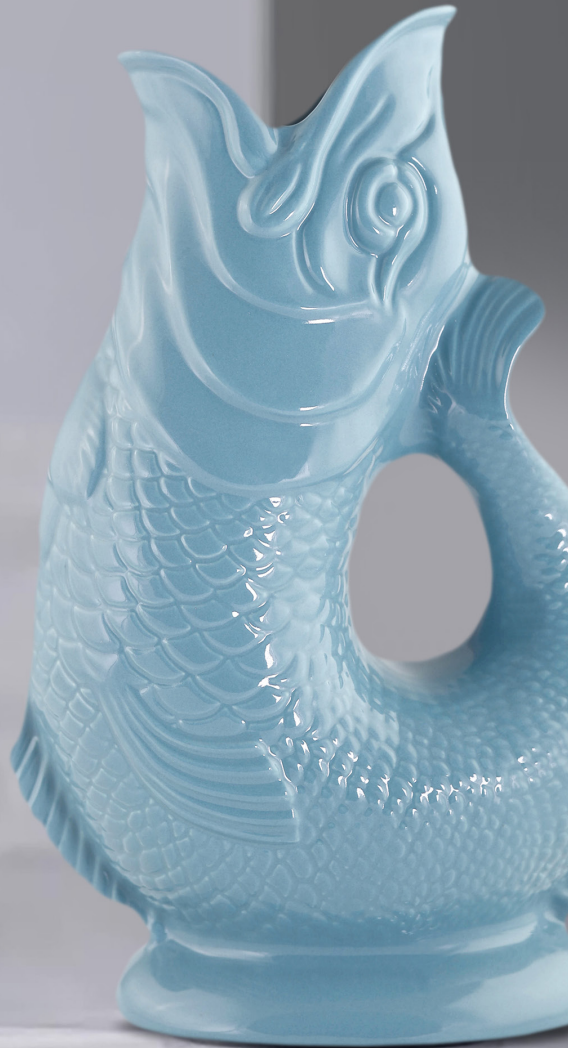

The Original Gluggle Jug Doing it the Wade Way.

First produced in the 1870's, the irresistible Gluggle Jug jug has become a mascot in the homeware industry, and has earned a place setting on dining tables around the world. Just wait until you hear it glug, and you'll find out why.

wade.co.uk

The Gluggle Jug isn't just any jug – it's a centrepiece, it's a statement and it's iconic. The charming glugging sound that emanates from the fish's mouth when liquid is poured brings laughter, and the fun aesthetic delivers style.

From functional to fashionable, the Gluggle Jug jug has recently made appearances at Gin Bars across London, acting as floral centrepieces and a pitcher for cocktails aplenty. Gluggle Jug jugs are also fit for royalty, as a pair of bespoke jugs were gifted to the royal family in 1958.

Cobalt Blue

Sea Blue

Pale Blue

Red

Copper

Pearl Lustre

Blue Lustre